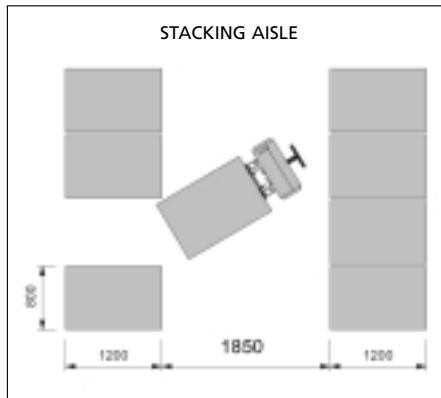

SPECIFICATION

ROBUR B Hand Pushed Battery Lift Stacker

This ergonomic hand pushed battery lift stacker is ideal for vehicle loading, pallet stacking and serving mezzanine floors. Easy maintenance and low running costs ensure a highly economic handling solution. Suitable for use with Euro and non bottom-boarded pallets.

Model		B1610	B2510	B3010	B3510
Maximum capacity @ 600mm load centres (kg)		1000	1000	1000	1000
Maximum capacity @ full height (kg)		1000	1000	700	600
Lift height (mm)	H3	1600	2500	3000	3500
Fork length (mm)	I	1100	1100	1100	1100
Fork width (mm)	M	500	500	500	500
Overall truck length (mm)	L	1840	1840	1840	1840
Lowered mast height (mm)	H1	1980	1750	2000	2250
Lowered fork height (mm)	H2	85	85	85	85
Overall truck height (mm)	H4	2130	3030	3530	4030
Overall truck width (mm)	B	800	800	800	1000
90° aisle - 1000mm load length (mm)		1980	1980	1980	1980
Lift speed (m per second)		0.14	0.14	0.14	0.14
Vulkollen steer wheels (mm)		200dia x 50	200dia x 50	200dia x 50	200dia x 50
Front vulkollen load rollers (mm)		82dia x 80	82dia x 80	82dia x 80	82dia x 80,
Battery		100Ah-12V	155Ah-12V	155Ah-12V	155Ah-12V
Charger 240V		15A	20A	20A	20A
Weight (kg)		300	370	400	430
Options:	Shorter or wider wrap-over forks, straddle legs 850 - 1300mm (for bottom boarded pallets) I.T.A. carriage, capacities 600, 1200kg, air lift, mains 230 single phase or 380 3 phase, tandem load rollers, stainless steel models.				