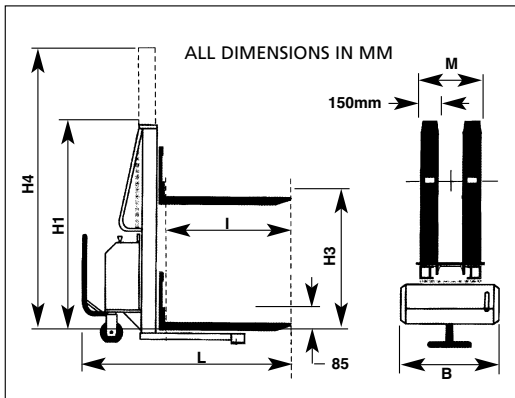

- 1000kg capacity @ 600mm load centres
- Lift heights: 1600, 2500, 3000, 3500mm
- Battery lift
- Lift speed 0.14mm per second
- Controlled lowering
- Castor brakes on steering wheels
- Load backrest
- Rear wheel tiller steering
- Vulkollen steer wheels
- Vulkollen load rollers
- Large capacity battery
- Built in automatic charger
- Highly manoeuvrable
- Strong, durable construction
- Low noise levels
- Painted 'safety' yellow and black
- All models are CE marked
- Options: adjustable forks, straddles 850 - 1300mm (for bottom-boarded pallets) capacities 600, 1200kg, air and battery lift models, **stainless steel model**

Model		B1610	B2510	B3010	B3510
Maximum capacity @ 600mm load centres (kg)		1000	1000	1000	1000
Maximum capacity @ full height (kg)		1000	1000	700	600
Lift height (mm)	H3	1600	2500	3000	3500
Fork length (mm)	I	1100	1100	1100	1100
Fork width (mm)	M	500	500	500	500
Overall truck length (mm)	L	1840	1840	1840	1840
Lowered mast height (mm)	H1	1980	1750	2000	2250
Lowered fork height (mm)	H2	85	85	85	85
Overall truck height (mm)	H4	2130	3030	3530	4030
Overall truck width (mm)	B	800	800	800	1000
90° aisle - 1000mm load length (mm)		1980	1980	1980	1980
Lift speed (m per second)		0.14	0.14	0.14	0.14
Vulkollen steer wheels (mm)		200dia x 50	200dia x 50	200dia x 50	200dia x 50
Front vulkollen load rollers (mm)		82dia x 80	82dia x 80	82dia x 80	82dia x 80,
Battery		100Ah-12V	155Ah-12V	155Ah-12V	155Ah-12V
Charger 240V		15A	20A	20A	20A
Weight (kg)		300	370	400	430
Options:	Shorter or wider wrap-over forks, straddle legs 850 - 1300mm (for bottom boarded pallets) I.T.A. carriage, capacities 600, 1200kg, air lift, mains 230 single phase or 380 3 phase, tandem load rollers, stainless steel models.				