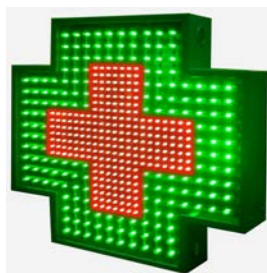

Border Mini Text

Size	LEDs colours and design	Price double sided	Price for single sided
70 x 70 cm	Green and red. Greek style	1.077,43 €	-
	Green and red. Malta style	1.205,67 €	941,03 €

FARMÀCIA

LEDs shopfront signage

Size	LED colours	Price double sided	Price for single sided
40 x 40 cm	Red	-	3.288,00 €
	Red and green	-	3.288,00 €
	Green	-	3.288,00 €
	Green and blue	-	3.288,00 €

Speak to us in English using our telephone interpreters who translate the conversation between Spanish and English immediately. Calls are charged according to your carrier and the cost of the interpretation service is met by us.