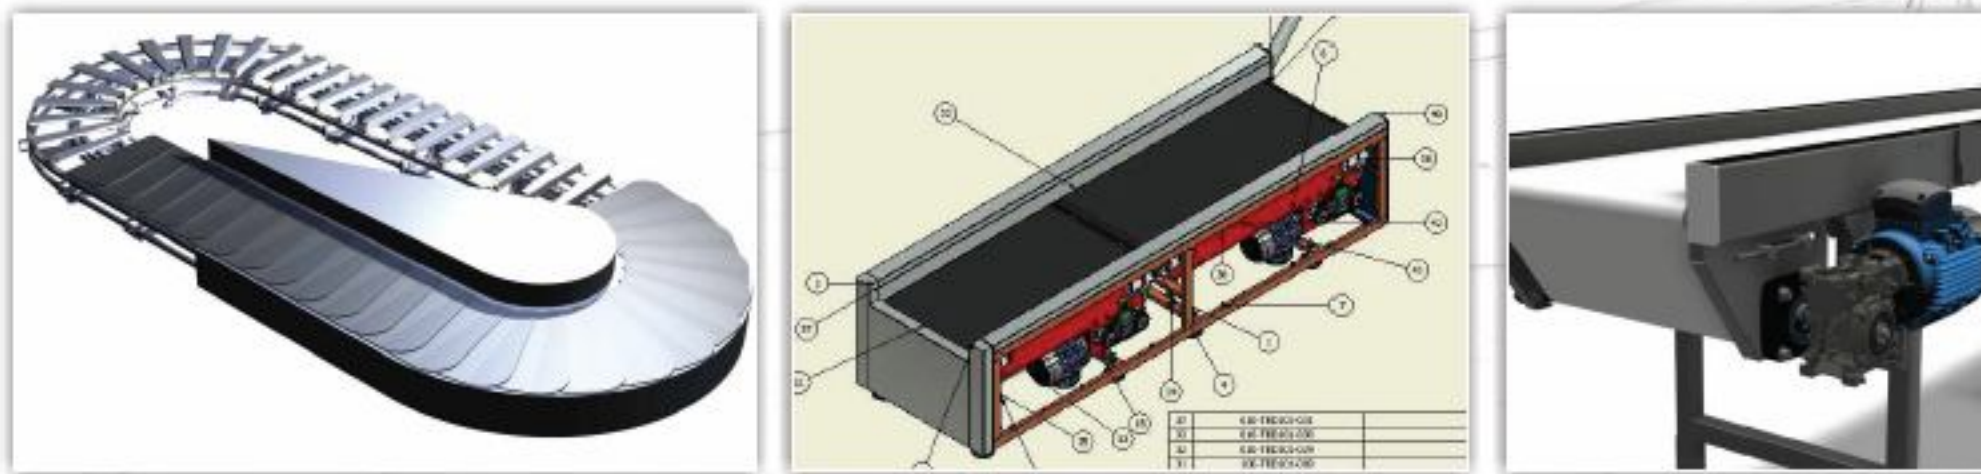

**LOGISTICS
AND
AIRPORT SOLUTIONS**

**ROMANIAN
CONVEYOR FACTORY**

designed
in
ROMANIA
manufactured

www.selftrust.ro

www.selftrust.ro

SELF TRUST

PRODUCTION CAPABILITES

Following the implementation of the EU financed program: **Research center for conveyor technology** (an investment exceeding 1 million Euros), Self Trust has obtained the technical capabilities and software for designing and manufacturing conveyors at the highest European standards.

RESEARCH AND DESIGNING DEPARTMENT - 7 engineers

PRODUCTION FACILITY — New Equipment (2012) for production:

REFERENCES

AIRPORT AND LOGISTIC CONVEYORS

From the 16 Romanian international airports Self Trust has delivered conveyor systems for 6 of them (either for the Arrival or Departure areas).