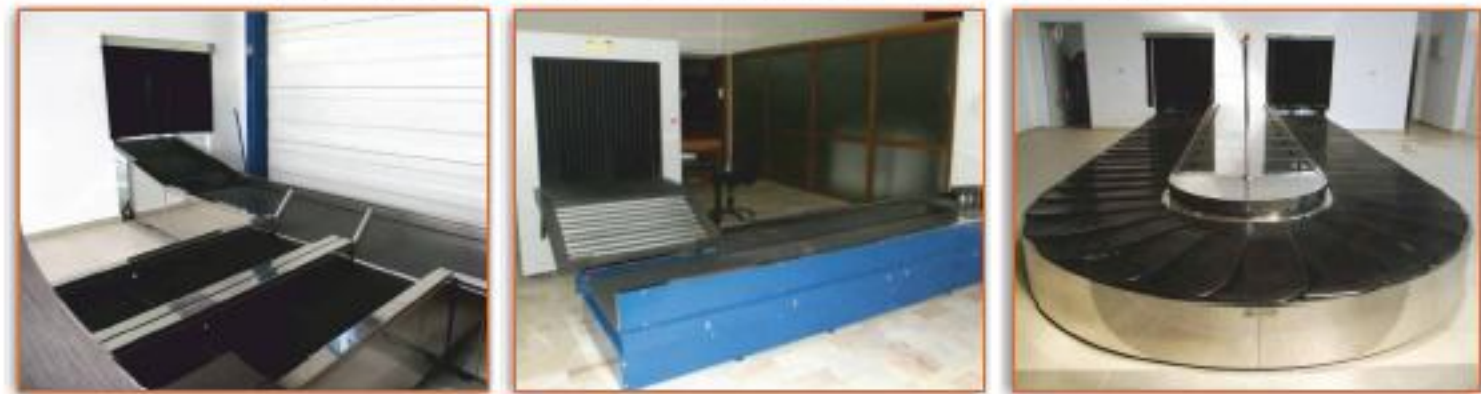

**LOGISTICS
AND
AIRPORT SOLUTIONS**

**ROMANIAN
CONVEYOR FACTORY**

designed
in
ROMANIA
manufactured

www.selftrust.ro

www.selftrust.ro

SELF TRUST

PRODUCTION CAPABILITES

Following the implementation of the EU financed program: **Research center for conveyor technology** (an investment exceeding 1 million Euros), Self Trust has obtained the technical capabilities and software for designing and manufacturing conveyors at the highest European standards.

RESEARCH AND DESIGNING DEPARTMENT - 7 engineers

PRODUCTION FACILITY — New Equipment (2012) for production:

REFERENCES

AIRPORT AND LOGISTIC CONVEYORS

From the 16 Romanian international airports Self Trust has delivered conveyor systems for 6 of them (either for the Arrival or Departure areas).